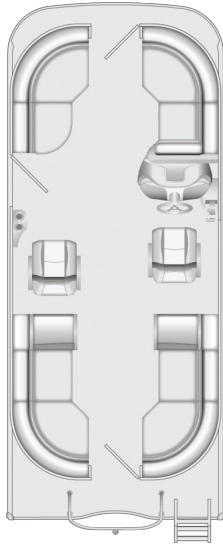

TRIFECTA

AUTHORIZED DEALER

Midway Auto & Marine

1775 US Hwy 310
 Lovell WY, 82431
 Phone: 307-548-7571
 Website: www.midwayautosales.com

2021 Trifecta 22RF LE

HULL/SERIAL #	MODEL YEAR	LOA	APPROX.WEIGHT
	2021	22' 0"	1915
COLOR		BEAM	FUEL CAPACITY
		8' 6"	27gal

MANUFACTURERS SUGGESTED RETAIL PRICE

\$14,907 DF150ATL3

OPTIONS

22RF LE 2.75 Performance Package	\$30,620
Premium Vinyl Pkg	\$0
Silver Rail Std	\$0
Victory Red	\$0
Black Onyx	\$0
Flagstone	\$0
Victory Red	\$0
STD 20" Shaft Transom	\$0
Gray Pearl Woven	\$0
Bimini With Boot	\$0
8.5' x 10'	
Mooring Cover	\$0
Coal	\$0
Suzuki	\$0
DF150ATL3	\$14,907
Water Ready < 150hp	\$971
Suzuki Pre-Rig w/Hummingbird	\$1,544
Premium Polymer Helm	\$0
Humminbird Color GPS	\$886
Table Assembly	\$279
Includes Base	
SS Ski Tow Bar	\$0