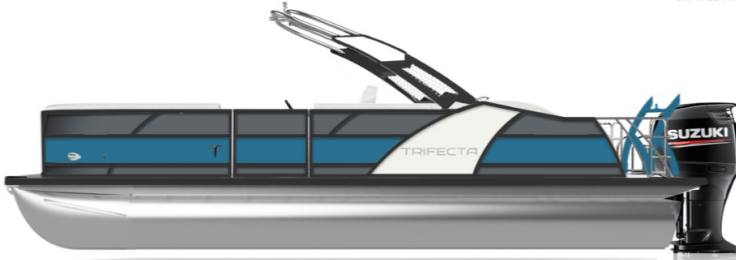

TRIFECTA

AUTHORIZED DEALER

Midway Auto & Marine

1775 US Hwy 310
 Lovell WY, 82431
 Phone: 307-548-7571
 Website: www.midwayautosales.com

2021 Trifecta 25SB2 ARCH SS

HULL/SERIAL #	MODEL YEAR	LOA	APPROX.WEIGHT
	2021	25' 5"	2410
COLOR		BEAM	FUEL CAPACITY
		8' 6"	27gal

MANUFACTURERS SUGGESTED RETAIL PRICE

\$24,226 DF250APX3

OPTIONS

25SB2 PC ARCH SS 3.0 Performance Package	\$71,713
Includes: Full Center Tube, Aluminum Underdeck, Large Lifting Strakes On The Center Tube, Large Lifting Strakes On The Inside Of The Outer Tubes, Seastar Hydraulic Steering, 37 Gallon Fuel Tank	
Premium Vinyl Pkg	\$0
"Black Out"	\$2,283
Pearl White	\$0
Slate	\$0
Rail Stripe Pkg	\$586
Caribbean	\$0
Billet Alum Arch	\$1,330
Alpine / Smoke TT	\$0
Caribbean Blue	\$0
In Floor Storage, 19"W 79"L	\$2,184
25" Shaft Transom	\$139
Smoke Teak	\$1,327
Bimini With Boot	\$0
8.5' x 10'	
Mooring Cover	\$0
Coal	\$0
Suzuki	\$0
DF250APX3	\$24,226
Power Assist Steering Pump	\$2,956
Standard Helm	\$0
Wet Sound Sub, Amp, Speaker	\$2,623
Silver Dash Insert, Table & Wheel	\$81
RGB LED Floor, Table & Seat Base Lights	\$671
Dual Battery Switch & Charger	\$1,194
Sport Ski Tow Bar - IPO SS	\$684
Caribbean	\$0