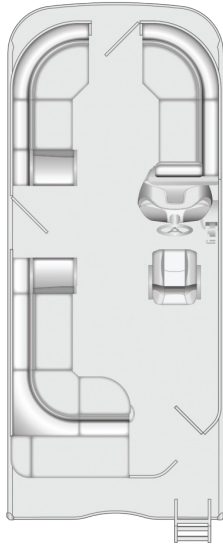

TRIFECTA

AUTHORIZED DEALER

Midway Auto & Marine

1775 US Hwy 310
 Lovell WY, 82431
 Phone: 307-548-7571
 Website: www.midwayautosales.com

2021 Trifecta 22C LE

HULL/SERIAL #	MODEL YEAR	LOA	APPROX.WEIGHT
	2021	22' 0"	1915
COLOR		BEAM	FUEL CAPACITY
		8' 6"	27gal

MANUFACTURERS SUGGESTED RETAIL PRICE

\$14,907 DF150ATL3

OPTIONS

22C LE 2.75 Performance Package	\$29,286
Includes: Center Sport Tube, Aluminum Underdeck, Large Lifting Strakes On The Inside Of The Outer Tubes, Seastar Hydraulic Steering, 27 Gallon Fuel Tank	
Premium Vinyl Pkg	\$0
Silver Rail Std	\$0
Victory Red	\$0
Black Onyx	\$0
Flagstone	\$0
Victory Red	\$0
STD 20" Shaft Transom	\$0
Gray Pearl Woven	\$0
Bimini With Boot	\$0
8.5' x 10'	
Mooring Cover	\$0
Coal	\$0
Suzuki	\$0
DF150ATL3	\$14,907
Water Ready < 150hp	\$971
Suzuki Pre-Rig w/Hummingbird	\$1,544
Premium Polymer Helm	\$0
Humminbird Color GPS	\$886
Table Assembly	\$279
Includes Base	
SS Ski Tow Bar	\$849