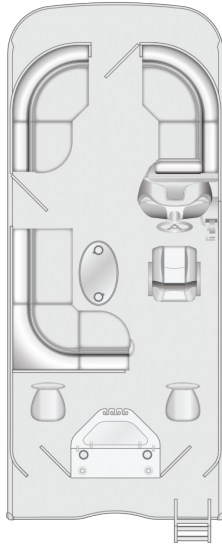

### 2021 Trifecta 22RFC

HULL/SERIAL #	MODEL YEAR	LOA	APPROX.WEIGHT
	2021	22' 0"	1895
COLOR		BEAM	FUEL CAPACITY
		8' 6"	27gal