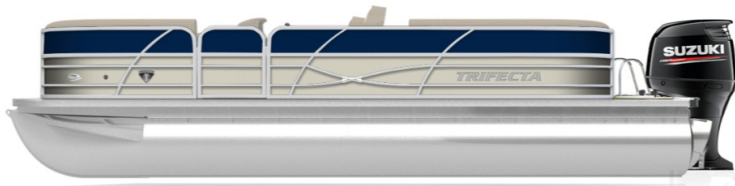

### 2021 Trifecta 22RFC

HULL/SERIAL #	MODEL YEAR	LOA	APPROX.WEIGHT
	2021	22' 0"	1895
COLOR		BEAM	FUEL CAPACITY
		8' 6"	27gal